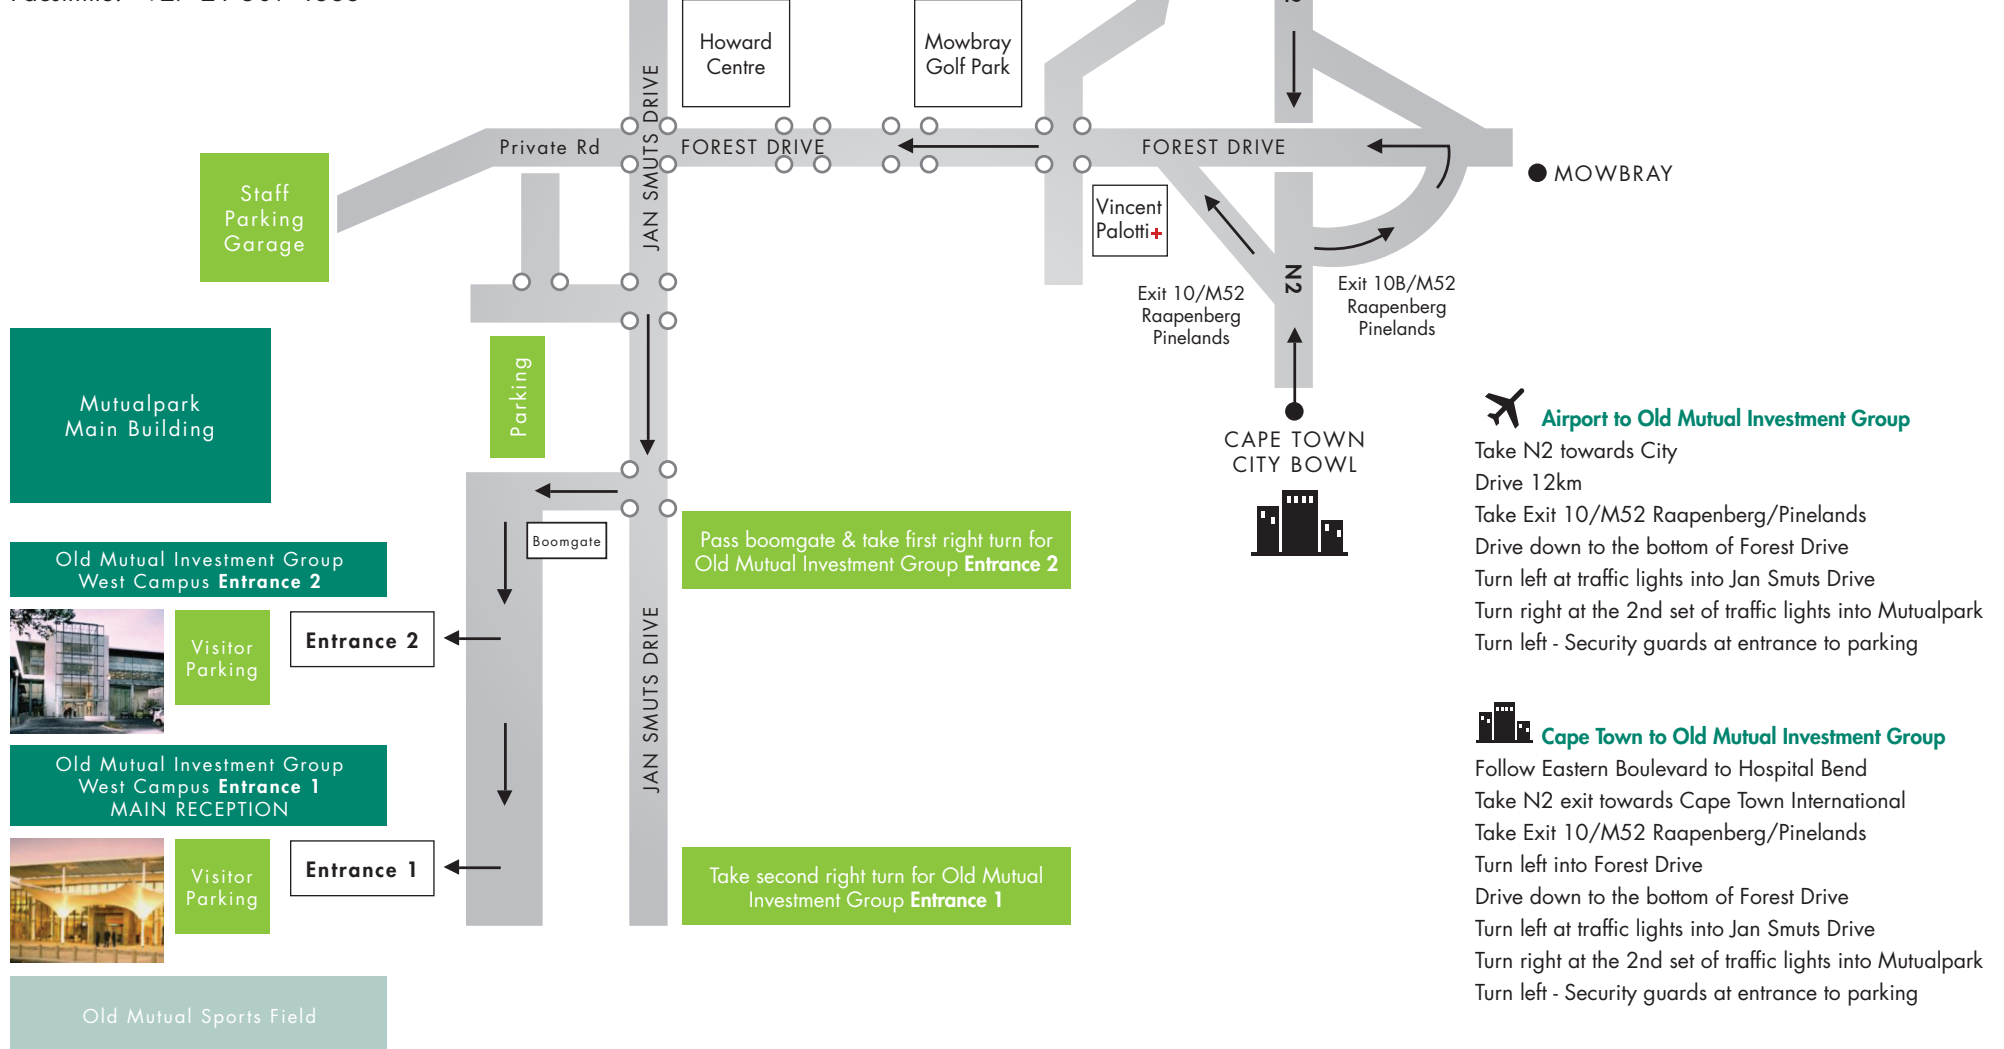

OLD MUTUAL INVESTMENT GROUP (PTY) LTD

Physical Address

West Campus, Mutualpark, Jan Smuts Drive, Pinelands, 7405, South Africa

Telephone: +27 21 509 5022

Facsimile: +27 21 509 4663

Airport to Old Mutual Investment Group

- Take N2 towards City
- Drive 12km
- Take Exit 10/M52 Raapenberg/Pinelands
- Drive down to the bottom of Forest Drive
- Turn left at traffic lights into Jan Smuts Drive
- Turn right at the 2nd set of traffic lights into Mutualpark
- Turn left - Security guards at entrance to parking

Cape Town to Old Mutual Investment Group

- Follow Eastern Boulevard to Hospital Bend
- Take N2 exit towards Cape Town International
- Take Exit 10/M52 Raapenberg/Pinelands
- Turn left into Forest Drive
- Drive down to the bottom of Forest Drive
- Turn left at traffic lights into Jan Smuts Drive
- Turn right at the 2nd set of traffic lights into Mutualpark
- Turn left - Security guards at entrance to parking